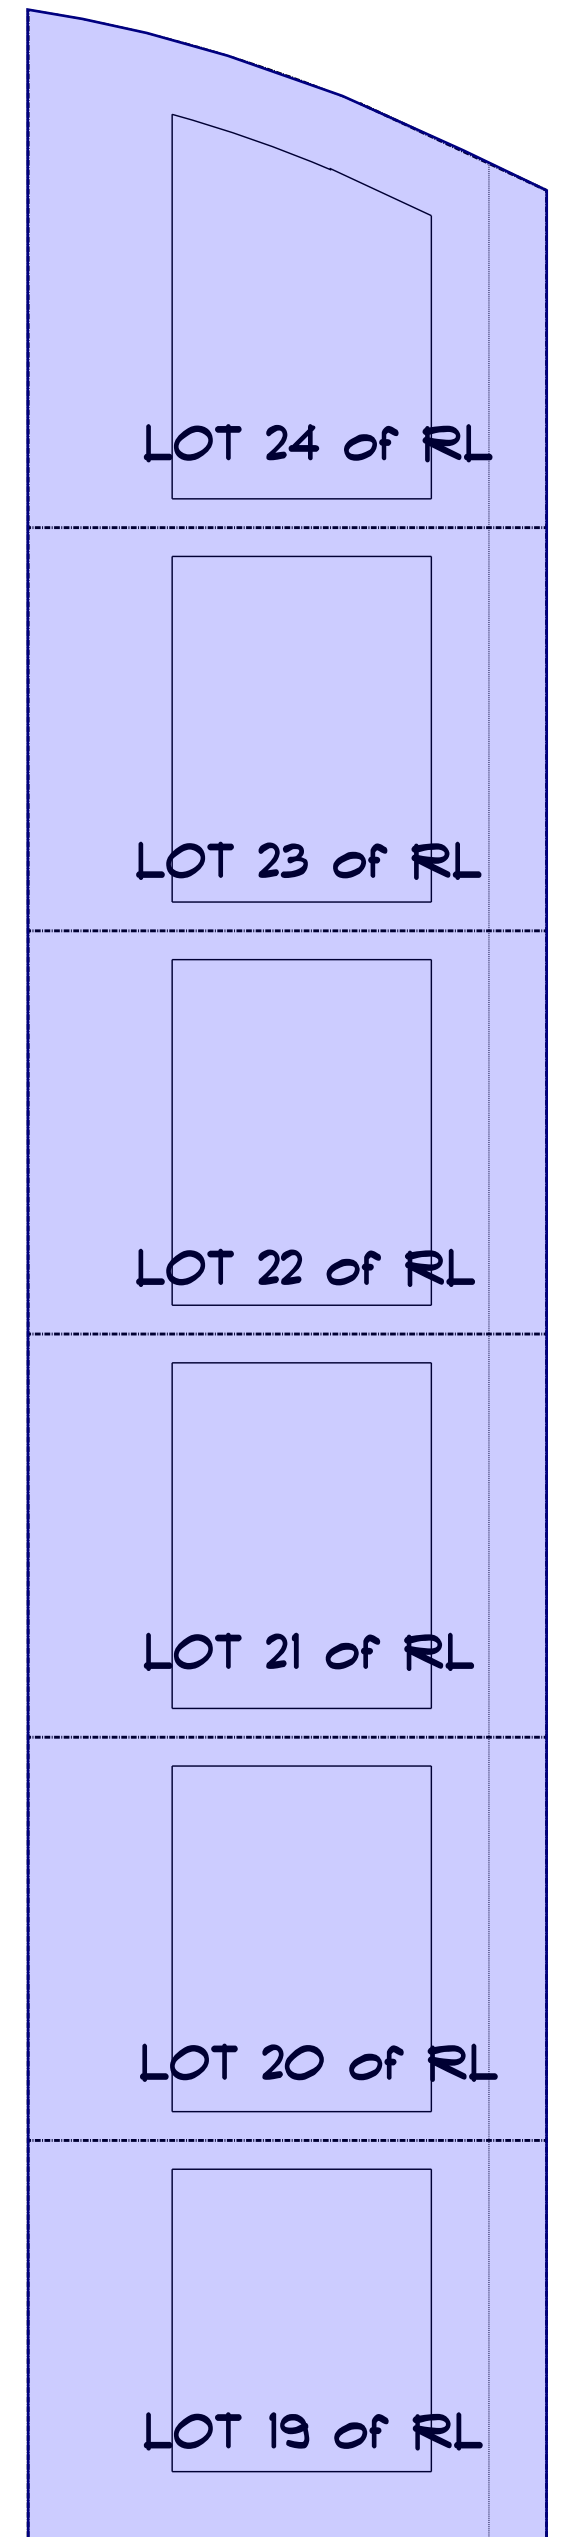

GOLDENROD DRIVE

LITTLE BLUESTEM DRIVE

- SOLD HOME
- THRIV CUSTOM
- LAKESIDE BROOK
- OPEN LOT
- DAWSON CREEK

# **RODNEY LEON SUBDIVISION**